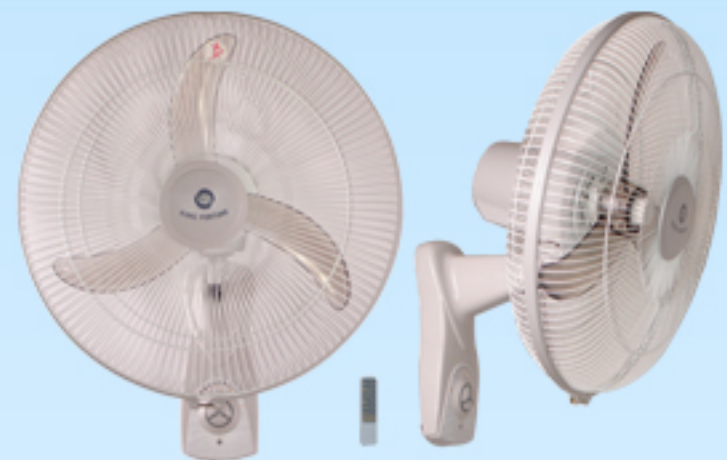

Wall Fan

**KF-1816RS 18" (45cm)
Wall Fan (Industrial Fan)**

Micro Switch , Electric Oscillation & Remote Control

**KF-1816A 18" (45cm)
Wall Fan (Industrial Fan)**

**KF-1816TA 18" (45cm)
Wall Fan (Industrial Fan)**
Micro Switch & Timer