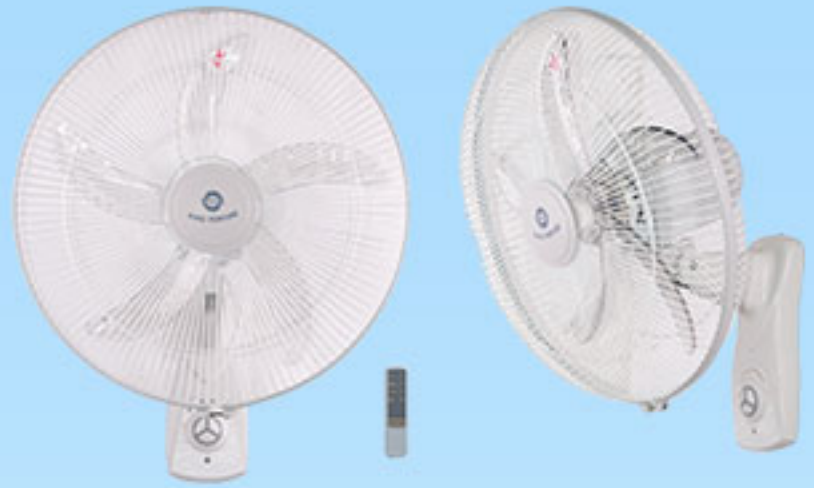

KF-1816WBN 18" (45cm) Wall Fan (Industrial Fan)
Pull Rope Switch & Oscillation Control

KF-1816BN 18" (45cm) Wall Fan (Industrial Fan)

KING FORTUNE

Wall Fan

KF-1816TBN 18" (45cm) Wall Fan (Industrial Fan)
Micro Switch & Timer