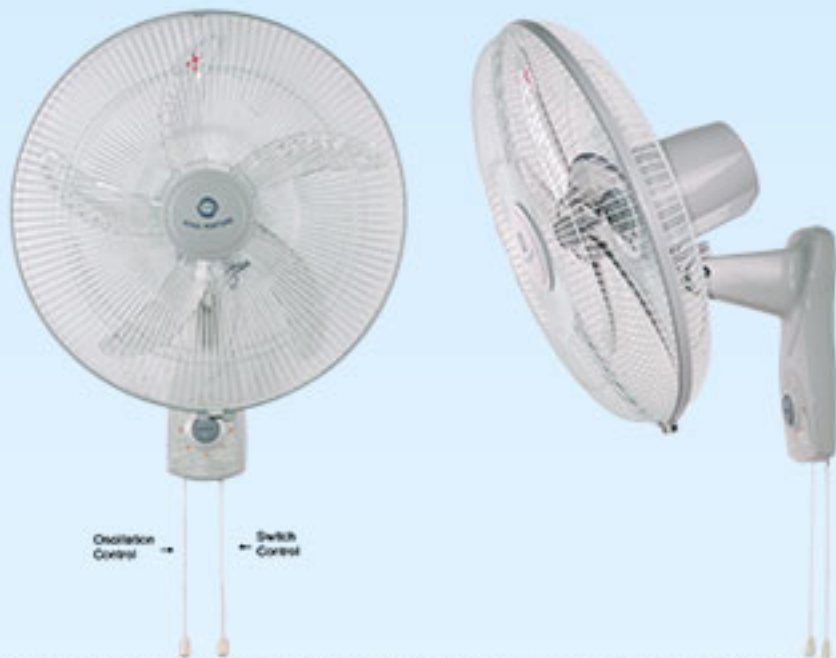

Wall Fan

KF-703 16" (40cm) Wall Fan

KF-246 24" (61cm) Industrial Wall Fan

KF-2006PG 20" (50cm) Industrial Wall Fan
Wall Mount Switch

KF-2006PE 20" (50cm) Industrial Wall Fan
Wall Mount Switch & Electric Oscillation