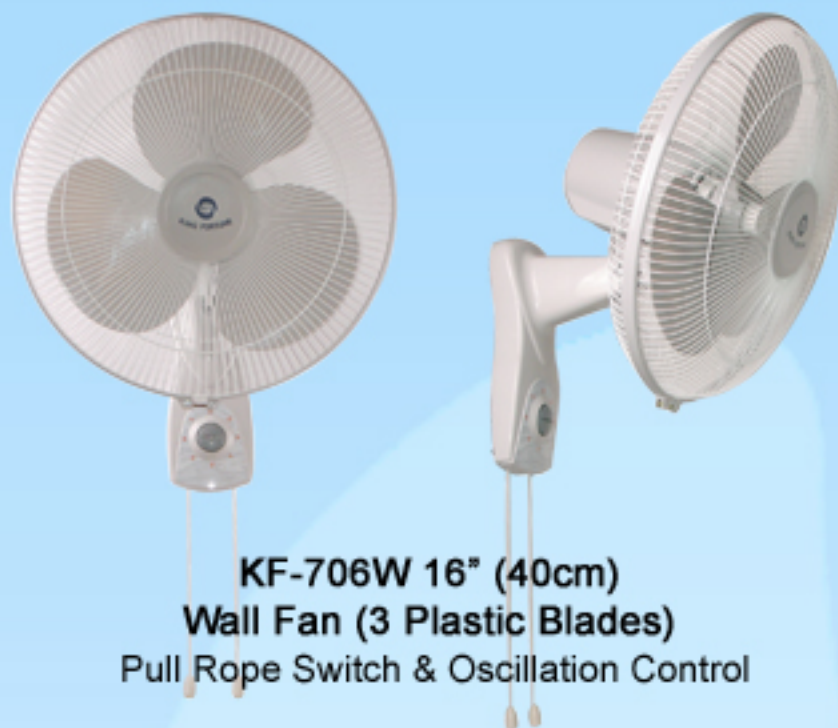

**KF-1810WB 18" (45cm)
Wall Fan (Industrial Fan)**
Pull Rope Switch & Oscillation Control

**KF-1810LB 18"
Wall Fan (Industrial Fan)**
Pull Rope Switch & Lamp Switch

Wall Fan

KF-1810RB 18" Wall Fan (Industrial Fan)

Micro Switch & Remote Control

KF-1810RSB 18" Wall Fan (Industrial Fan)

Micro Switch , Electric Oscillation & Remote Control

KF-706W 16" (40cm)

Wall Fan (3 Plastic Blades)

Pull Rope Switch & Oscillation Control